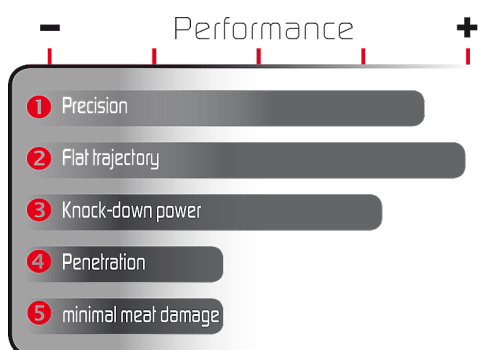

GECO .223 Rem. Express 56 gr

Item no. 2317833

MRD

		50 m	100 m	150 m	200 m	250 m	300 m
MRD	100 m	-1.0	±0	-2.6	-9.4	-21.5	-40.1
	188 m	1.0	4.0	3.4	-1.4	-11.6	-28.1

Velocity & Energy

	0m	50m	100m	150m	200m	250m	300m
V [m/s]	990	908	830	757	687	621	560
E [J]	1764	1484	1240	1031	850	694	564

.223 Rem.

The .223 Rem. Express 56 gr shows best performance in hunting roe deer and fox and can be well used up to 200 m.

Apart from the Express bullet for hunting also two FMJ bullets of different weight are produced for shooting with semi-automatic sporting arms. The original .223 Rem. was also introduced as 5.56 mm military version in many NATO countries.

GECO Express

The GECO Express gives a flat trajectory, a high bullet velocity and a fast energy transfer – all combined in a unique new GECO design. The streamlined bullet shape combined with the new GECO Express Tip allows for extremely precise long distance shots without correction of the aiming point. The jacket design allows high bullet velocities which are maintained right to the target and give an extremely high energy yield resulting in clean kills.