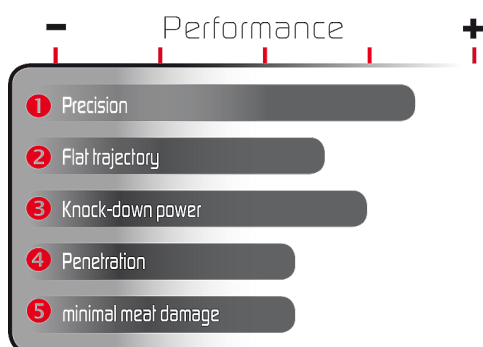

GECO .300 Win. Mag. SOFTPOINT 170 gr

Item no. 2117576

MRD

		50 m	100 m	150 m	200 m	250 m	300 m
MRD	100 m	-1.0	±0	-2.4	-8.7	-19.3	-34.8
	193 m	1.0	3.9	3.5	-0.8	-9.4	-23.0

Velocity & Energy

	0m	50m	100m	150m	200m	250m	300m
V [m/s]	955	901	850	800	752	706	661
E [J]	5016	4465	3974	3520	3110	2741	2403

.300 Win. Mag.

The .300 Win. Mag., which was introduced in 1963, became a success story worldwide. It is a true all-round cartridge with sufficient power for diverse forms of demanding hunting for hard to kill game. The .300 Win. Mag. is suitable for all cloven-hoofed game.

GECO introduced the 170 gr GECO Softpoint bullet in 1996, the 170 gr GECO Plus and the 165 gr GECO Express followed in the year 2011. The latest innovation is the lead-free GECO ZERO with 136 gr.

GECO Softpoint

Thousands of roe deer have been shot with the legendary GECO Softpoint bullet which is suitable for universal use and in almost any hunting situation. It responds reliably in the game's body and has good target ballistic effectiveness. The thin walled jacket of the bullet is the secret of this successful design, deformation is initiated by the marked lead tip and then the jacket responds to the increased resistance, even with heavy game the deformation process remains well controlled.