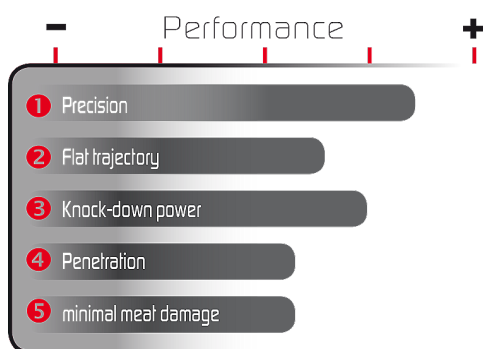

GECO .280 Rem. SOFTPOINT 165 gr

Item no. 2117584

MRD

		50 m	100 m	150 m	200 m	250 m	300 m
MRD	100 m	-0.5	±0	-4.0	-13.1	-27.7	-48.7
	168 m	1.5	4.0	2.0	-5.1	-17.7	-36.7

Velocity & Energy

	0m	50m	100m	150m	200m	250m	300m
V [m/s]	820	779	739	700	662	625	590
E [J]	3597	3247	2922	2622	2345	2090	1862

.280 Rem.

The .280 Rem., which was introduced in 1957, is also known under the name 7 mm Rem. Express. It is pleasant to shoot and with good precision very well suited for light and medium-sized cloven-hoofed game.

Since 1997, GECO has been producing a 165 gr Softpoint bullet, which has been popular up until today.

GECO Softpoint

Thousands of roe deer have been shot with the legendary GECO Softpoint bullet which is suitable for universal use and in almost any hunting situation. It responds reliably in the game's body and has good target ballistic effectiveness. The thin walled jacket of the bullet is the secret of this successful design, deformation is initiated by the marked lead tip and then the jacket responds to the increased resistance, even with heavy game the deformation process remains well controlled.