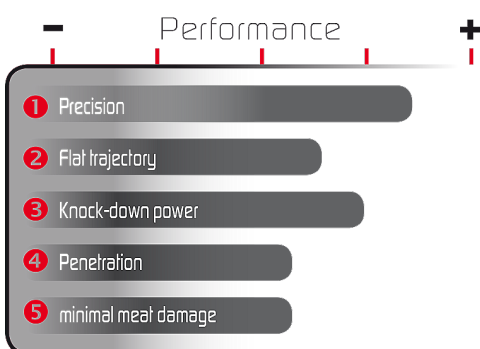

GECO .243 Win. SOFTPOINT 105 gr

Item no. 2123401

MRD

		50 m	100 m	150 m	200 m	250 m	300 m
MRD	100 m	-0.8	±0	-2.9	-10.1	-22.0	-39.2
	184 m	1.2	4.0	3.1	-2.0	-11.9	-27.1

Velocity & Energy

	0m	50m	100m	150m	200m	250m	300m
V [m/s]	900	853	808	764	721	680	640
E [J]	2754	2474	2220	1985	1767	1572	1393

.243 Win.

The .243 Win. is a very accurate cartridge, which is well suited as a roe deer and fox cartridge. The .243 Win. offers a balanced performance ratio for hunting these types of game.

The .243 Win. is based on the case of the .308 Win. Anyone who wants to carry a standard calibre in 6 mm is well advised with the .243 Win. - the GECO Express bullet with 76 gr for hunting at long distances, as well as the Softpoint with 105 gr and the Target Line for hunting-oriented practice shooting.

GECO Softpoint

Thousands of roe deer have been shot with the legendary GECO Softpoint bullet which is suitable for universal use and in almost any hunting situation. It responds reliably in the game's body and has good target ballistic effectiveness. The thin walled jacket of the bullet is the secret of this successful design, deformation is initiated by the marked lead tip and then the jacket responds to the increased resistance, even with heavy game the deformation process remains well controlled.