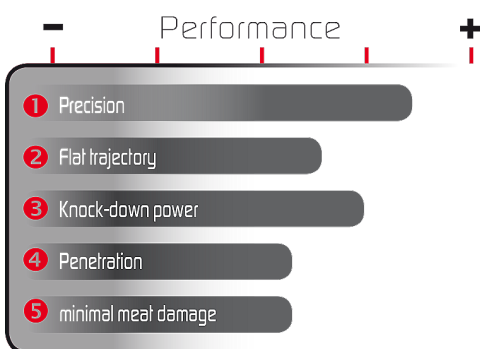

### MRD

		50 m	100 m	150 m	200 m	250 m	300 m
MRD	100 m	-0.4	±0	-4.5	-14.6	-31.0	-54.7
	162 m	1.6	4.0	1.4	-6.6	-21.1	-42.8

## GECO Softpoint

Thousands of roe deer have been shot with the legendary GECO Softpoint bullet which is suitable for universal use and in almost any hunting situation. It responds reliably in the game's body and has good target ballistic effectiveness. The thin walled jacket of the bullet is the secret of this successful design, deformation is initiated by the marked lead tip and then the jacket responds to the increased resistance, even with heavy game the deformation process remains well controlled.