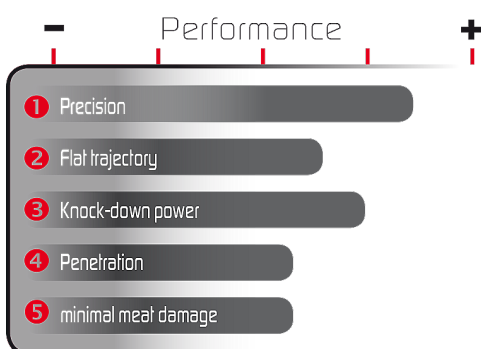

GECO 9.3x62 SOFTPOINT 255 gr

Item no. 2311842

MRD

		50 m	100 m	150 m	200 m	250 m	300 m
MRD	100 m	-0.1	±0	-5.4	-17.1	-36.3	-64.3
	155 m	1.9	4.0	0.7	-9.1	-26.2	-52.1

Velocity & Energy

	0m	50m	100m	150m	200m	250m	300m
V [m/s]	770	718	669	621	576	532	492
E [J]	4891	4253	3692	3182	2737	2335	1997

9.3 x 62

The 9.3 x 62 was developed around the year 1905 and to date is a popular calibre for hunting Central European large game, in particular moose, red deer and wild boar. Furthermore, this calibre is very popular for drive hunting.

The GECO loads with a bullet weight of 255 gr are optimally suitable for this type of hunting. The lead-free bullet GECO ZERO is available in a light load with a weight of 184 gr.

GECO Softpoint

Thousands of roe deer have been shot with the legendary GECO Softpoint bullet which is suitable for universal use and in almost any hunting situation. It responds reliably in the game's body and has good target ballistic effectiveness. The thin walled jacket of the bullet is the secret of this successful design, deformation is initiated by the marked lead tip and then the jacket responds to the increased resistance, even with heavy game the deformation process remains well controlled.