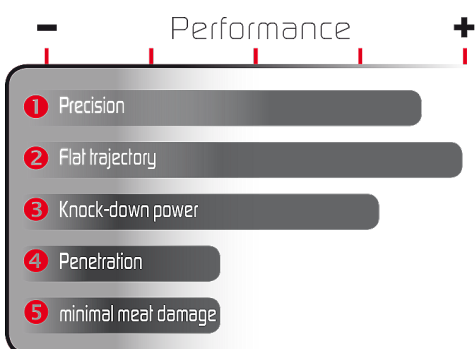

### MRD

|     |       | 50 m | 100 m | 150 m | 200 m | 250 m | 300 m |
|-----|-------|------|-------|-------|-------|-------|-------|
| MRD | 100 m | -0.5 | ±0    | -3.9  | -12.6 | -26.7 | -46.7 |
|     | 170 m | 1.5  | 4.0   | 2.1   | -4.6  | -16.7 | -34.7 |
|     |       | 50 m | 100 m | 150 m | 200 m | 250 m | 300 m |
| MRD | 100 m | -0.5 | ±0    | -3.9  | -12.6 | -26.7 | -46.7 |
|     | 170 m | 1.5  | 4.0   | 2.1   | -4.6  | -16.7 | -34.7 |

## GECO Express

The GECO Express gives a flat trajectory, a high bullet velocity and a fast energy transfer – all combined in a unique new GECO design. The streamlined bullet shape combined with the new GECO Express Tip allows for extremely precise long distance shots without correction of the aiming point. The jacket design allows high bullet velocities which are maintained right to the target and give an extremely high energy yield resulting in clean kills.