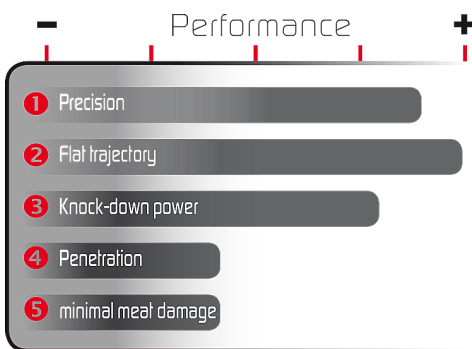

GECO .30-06 Express 165 gr

Item no. 2317806

MRD

		50 m	100 m	150 m	200 m	250 m	300 m
MRD	100 m	-0.7	±0	-3.2	-10.8	-23.1	-40.7
	179 m	1.3	4.0	2.7	-2.8	-13.2	-28.8

Velocity & Energy

	0m	50m	100m	150m	200m	250m	300m
V [m/s]	865	827	790	754	718	684	651
E [J]	4003	3659	3339	3042	2758	2503	2267

.30-06

The .30-06 has developed into probably one of the most popular universal calibres from its development in the year 1903 up until today. Quickly, this calibre was used in repeating rifles and break-open rifles.

GECO meets everybody's requirements with their bullets.

GECO Express

The GECO Express gives a flat trajectory, a high bullet velocity and a fast energy transfer – all combined in a unique new GECO design. The streamlined bullet shape combined with the new GECO Express Tip allows for extremely precise long distance shots without correction of the aiming point. The jacket design allows high bullet velocities which are maintained right to the target and give an extremely high energy yield resulting in clean kills.