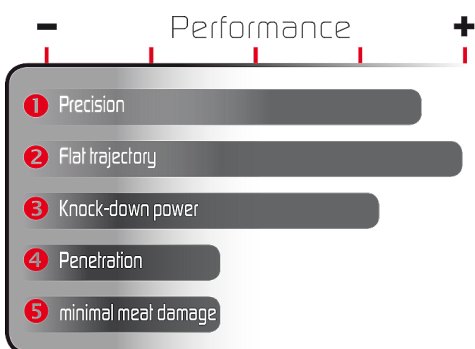

GECO .243 Win. Express 76 gr

Item no. 2317834

MRD

		50 m	100 m	150 m	200 m	250 m	300 m
MRD	100 m	-1.2	±0	-1.7	-6.7	-15.4	-28.2
	210 m	0.7	3.9	4.1	1.1	-5.6	-16.5

Velocity & Energy

		0m	50m	100m	150m	200m	250m	300m
V [m/s]		1030	973	919	866	816	767	720
E [J]		2599	2319	2069	1837	1631	1441	1270

.243 Win.

The .243 Win. is a very accurate cartridge, which is well suited as a roe deer and fox cartridge. The .243 Win. offers a balanced performance ratio for hunting these types of game.

The .243 Win. is based on the case of the .308 Win. Anyone who wants to carry a standard calibre in 6 mm is well advised with the .243 Win. - the GECO Express bullet with 76 gr for hunting at long distances, as well as the Softpoint with 105 gr and the Target Line for hunting-oriented practice shooting.

GECO Express

The GECO Express gives a flat trajectory, a high bullet velocity and a fast energy transfer – all combined in a unique new GECO design. The streamlined bullet shape combined with the new GECO Express Tip allows for extremely precise long distance shots without correction of the aiming point. The jacket design allows high bullet velocities which are maintained right to the target and give an extremely high energy yield resulting in clean kills.