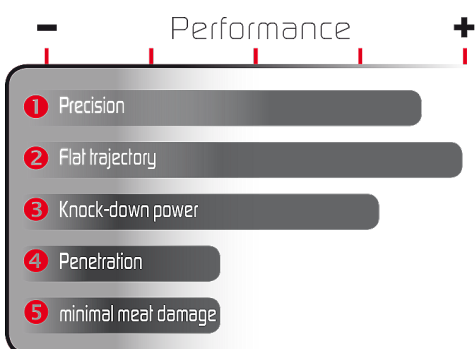

GECO .270 Win. Express 130 gr

Item no. 2317836

MRD

		50 m	100 m	150 m	200 m	250 m	300 m
MRD	100 m	-1.0	±0	-2.3	-8.3	-18.4	-33.1
	197 m	1.0	4.0	3.7	-0.3	-8.4	-21.1

Velocity & Energy

	0m	50m	100m	150m	200m	250m	300m
V [m/s]	955	907	861	816	773	732	691
E [J]	3831	3455	3114	2797	2510	2250	2005

.270 Win.

The .270 Win. is an internationally widespread 7 mm cartridge. It is pleasant to shoot and with good precision best suited for light to medium-sized cloven-hoofed game.

The GECO Express bullet with its weight of 130 gr is based on the original version of 1925. The assortment is completed with the 140 gr Softpoint and the 150 gr GECO Plus bullet.

GECO Express

The GECO Express gives a flat trajectory, a high bullet velocity and a fast energy transfer – all combined in a unique new GECO design. The streamlined bullet shape combined with the new GECO Express Tip allows for extremely precise long distance shots without correction of the aiming point. The jacket design allows high bullet velocities which are maintained right to the target and give an extremely high energy yield resulting in clean kills.