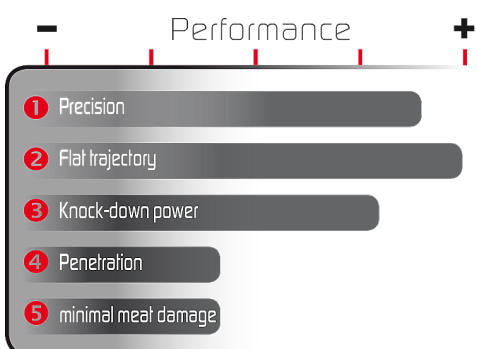

GECO 7 mm. Rem. Mag. Express 155 gr

Item no. 2317843

MRD

		50 m	100 m	150 m	200 m	250 m	300 m
MRD	100 m	-0.9	±0	-2.5	-8.8	-19.2	-34.1
	193 m	1.1	4.0	3.5	-0.8	-9.2	-22.1

Velocity & Energy

	0m	50m	100m	150m	200m	250m	300m
V [m/s]	920	882	844	808	772	738	704
E [J]	4232	3890	3562	3264	2980	2723	2478

7 mm Rem. Mag.

The 7 mm Rem. Mag. was introduced in 1962. It belongs to the family of the so-called magnum cartridges. This calibre is suitable for repeating rifles with standard systems. Until today, hunters have used this calibre in Europe, what is to be attributed to a more extended trajectory and consequently higher velocities as opposed to the 7 x 64.

GECO followed this trend with the introduction of the 165 gr SOFTPOINT bullet in 1995. Presently, the assortment comprises moreover the loads GECO EXPRESS with 155 gr bullets and GECO Plus with a weight of 170 gr. For all hunters preferring lead-free ammunition, we offer the GECO ZERO with a weight of 127 gr.

GECO Express

The GECO Express gives a flat trajectory, a high bullet velocity and a fast energy transfer – all combined in a unique new GECO design. The streamlined bullet shape combined with the new GECO Express Tip allows for extremely precise long distance shots without correction of the aiming point. The jacket design allows high bullet velocities which are maintained right to the target and give an extremely high energy yield resulting in clean kills.