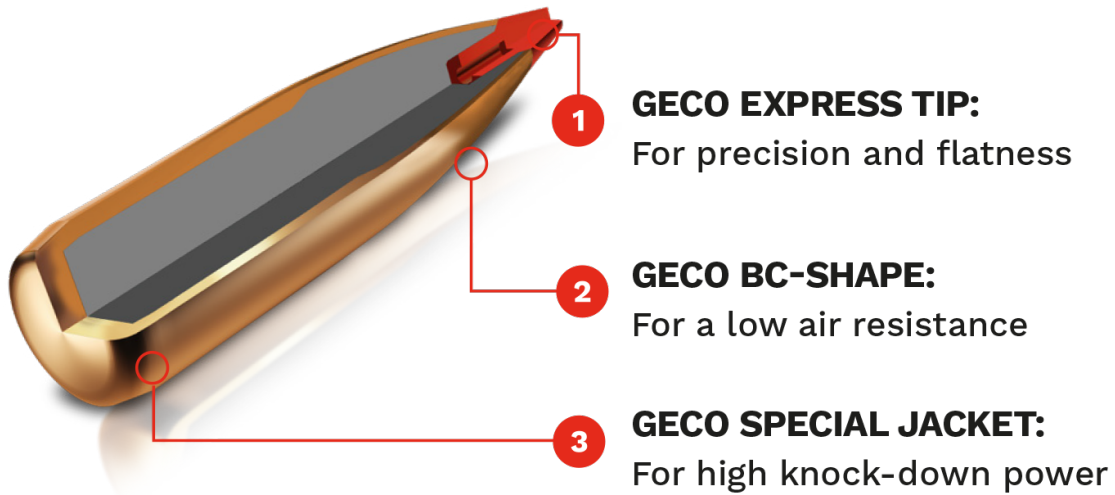

BALLISTIC DATA

Metric

Velocity		Energy		Zero Range		
V0 [m/s]	836	E0 [J]	3634		100m	MRD* 164m
V50 [m/s]	776	E50 [J]	3131	50m	-0.5	1.5
V100 [m/s]	719	E100 [J]	2688	100m	∅	4
V150 [m/s]	664	E150 [J]	2293	150m	-4.3	1.7
V200 [m/s]	612	E200 [J]	1948	200m	-14.2	-6.2
V250 [m/s]	562	E250 [J]	1642	250m	-30.7	-20.7
V300 [m/s]	515	E300 [J]	1379	300m	-54.9	-43

Imperial

Velocity		Energy		Zero Range		
V0 [ft/s]	2743	E0 [ft/lbs]	2681		100yds	MRD* 181yds
V50 [ft/s]	2564	E50 [ft/lbs]	2343	50yds	-0.3	0.4
V100 [ft/s]	2391	E100 [ft/lbs]	2037	100yds	∅	1.6
V150 [ft/s]	2225	E150 [ft/lbs]	1764	150yds	-1.2	1.2
V200 [ft/s]	2065	E200 [ft/lbs]	1520	200yds	-4.1	-1
V250 [ft/s]	1912	E250 [ft/lbs]	1303	250yds	-9.1	-5.2
V300 [ft/s]	1766	E300 [ft/lbs]	1111	300yds	-16.5	-11.8

Bullet construction of GECO EXPRESS