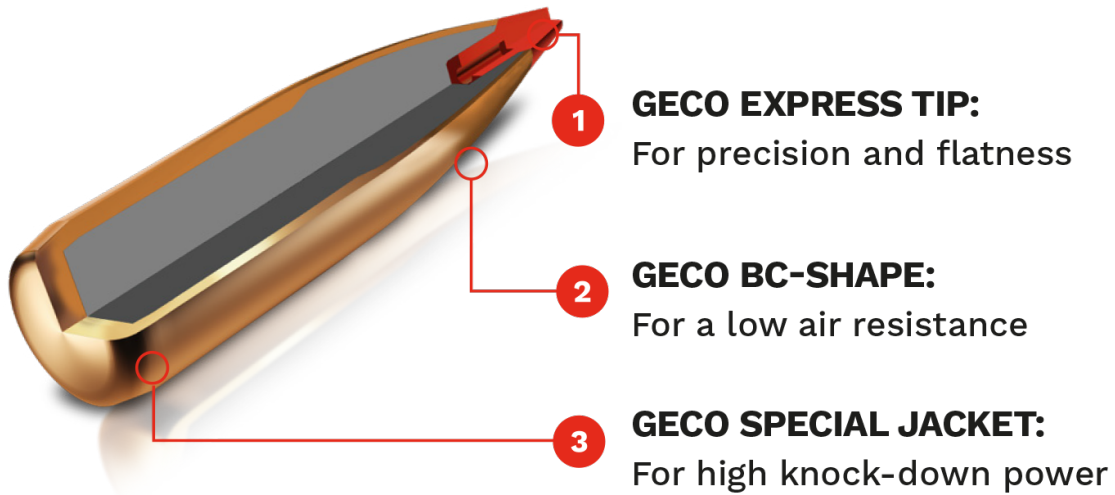

BALLISTIC DATA

Metric

Velocity		Energy		Zero Range		
V0 [m/s]	951	E0 [J]	1628		100m	MRD* 183m
V50 [m/s]	877	E50 [J]	1384	50m	1.1	1.1
V100 [m/s]	807	E100 [J]	1172	100m	∞	4
V150 [m/s]	741	E150 [J]	988	150m	-2.9	3.1
V200 [m/s]	678	E200 [J]	827	200m	-10.2	-2.3
V250 [m/s]	617	E250 [J]	685	250m	-23	-13
V300 [m/s]	560	E300 [J]	564	300m	-42.2	-30.2

Bullet construction of GECO EXPRESS

- **1 GECO EXPRESS TIP:**
  For precision and flatness
- **2 GECO BC-SHAPE:**
  For a low air resistance
- **3 GECO SPECIAL JACKET:**
  For high knock-down power